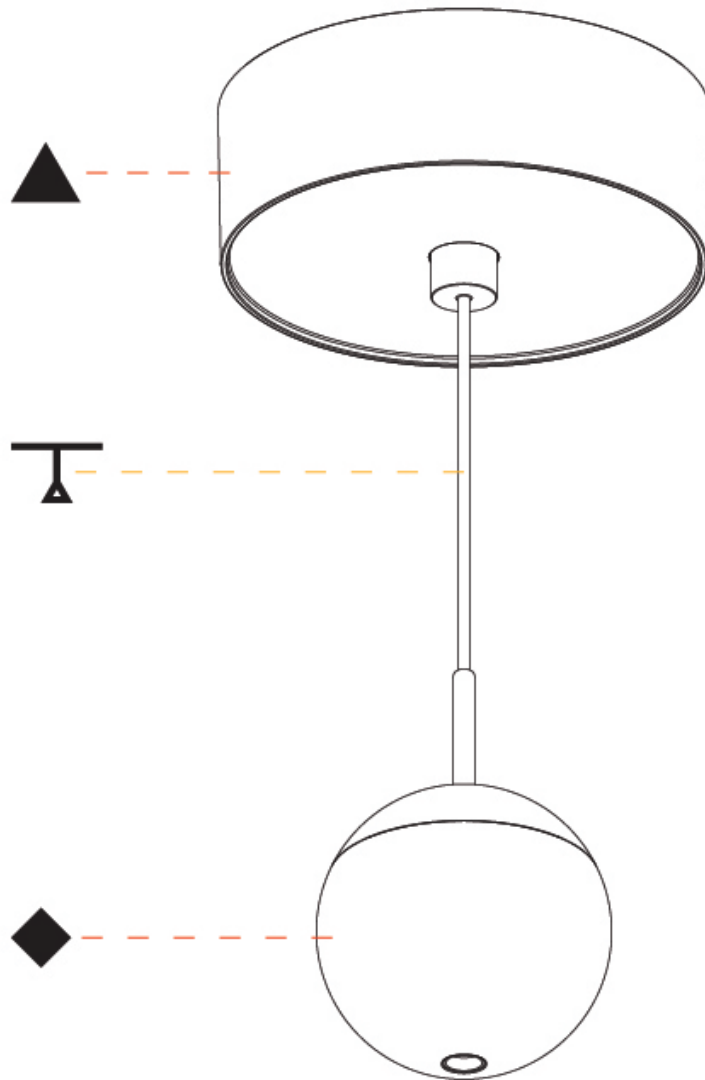

SNOOKER MONOPOINT SURFACE CANOPY SUSPENSION

A30827-

PROJECT
TYPE
SPECIFIER
QUANTITY
DATE

A